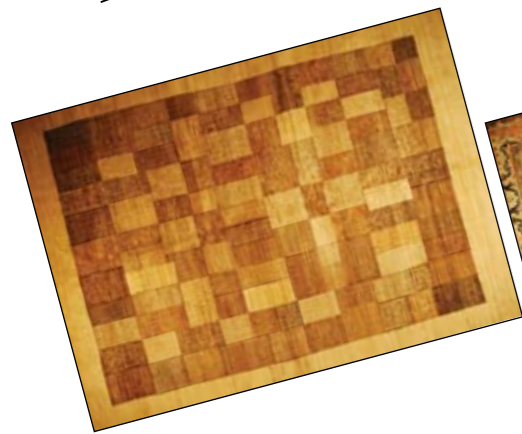

CALL US TODAY FOR YOUR CARPET SOLUTIONS @ 1 800 CARPET

1. Kashan
Wool on cotton base, 300 x 400cm
RM18,000 **NOW RM4,800**

2. Fine Nain
Wool & silk on cotton base, 265 x 378cm
BEST BUY!!!

3. Tabriz
Wool on cotton base, 308 x 386cm
RM17,000 **NOW RM4,999**

11. Mountain View
Wool & silk on silk base, 107 x 157cm
MUST SEE

12. Omar Khayyam
Wool & silk on cotton base, 150 x 200cm
MUST SEE

13. Superfine Tabriz
Wool & silk on cotton base, 300 x 400cm
CLASSIC

14. Superfine Tabriz
Wool on cotton base, 300 x 400cm
TRADITIONAL

4. Superfine Gabbeh
Wool on wool base, 275 x 328cm
BEST BUY!!!

5. Mahalat
Wool on cotton base, 300 x 400cm
RM15,000 **NOW RM3,999**

6. Kashan
Wool on cotton base, 250 x 350cm
RM19,000 **NOW RM4,600**

15. Fine Nain
Wool & silk on cotton base, 293 x 533cm
CALL FOR BEST PRICE