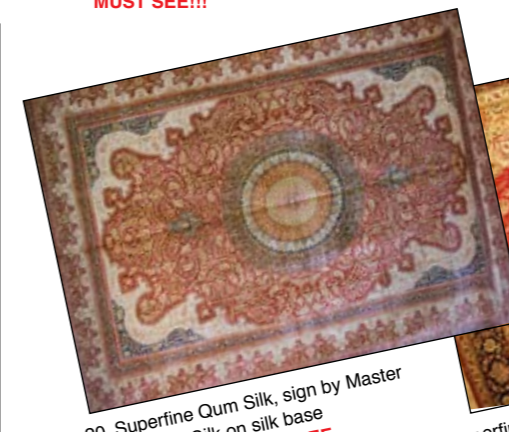

18. Exhibition

19. Exhibition

9. Superfine Tabriz
Wool & silk on silk base, 392 x 536cm
CLASSIC PIECE!!! MUST SEE

10. Superfine Tabriz
Wool & silk on silk base, 298 x 412cm
ONE OF A KIND!!! MUST SEE

20. Superfine Qum Silk, sign by Master Weaver, Silk on silk base 250 x 350cm, **MUST SEE**