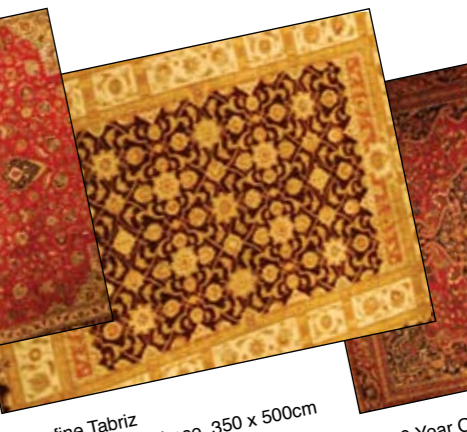

7. Superfine Isfahan
Wool & silk on silk base, 300 x 400cm
GORGEOUS TREASURE WOVEN ART!!! MUST SEE

8. Superfine Tabriz
Wool & silk on silk base, 350x 520cm
JEWEL PIECE!!! MUST SEE

17. Qashqaei
Wool on wool base, 200 x 300cm
MUST SEE!!!

18. Exhibition

19. Exhibition

9. Superfine Tabriz
Wool & silk on silk base, 392 x 536cm
CLASSIC PIECE!!! MUST SEE

10. Superfine Tabriz
Wool & silk on silk base, 298 x 412cm
ONE OF A KIND!!! MUST SEE

20. Superfine Qum Silk, sign by Master Weaver, Silk on silk base 250 x 350cm, **MUST SEE**

21. Superfine Tabriz
Wool & silk on cotton base, 300 x 400cm
NOW RM*****

22. Superfine Tabriz
Wool & silk on silk base, 350 x 500cm
NOW RM*****

23. 80 Year Old Mashad
Wool on cotton base, 312 x 387cm
NOW RM*****